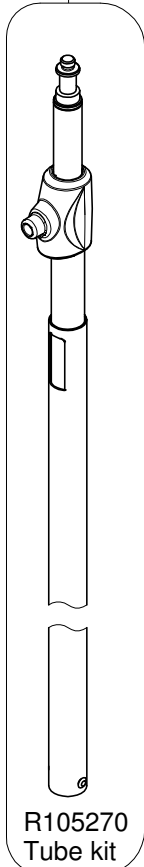

2016-01-21

ART. 015

**Manfrotto**  
PROFESSIONAL LIGHTING SUPPORTS

**ART. 1052BAC**

For serial number  
from XXXXXX

R105270  
Tube kit

R1051,13

R1051,12

R1051,99  
Set of 3

R3,4939

R1051,01

R1051,40

R1051,02

R1052,18B

R1051,24  
Set of 3