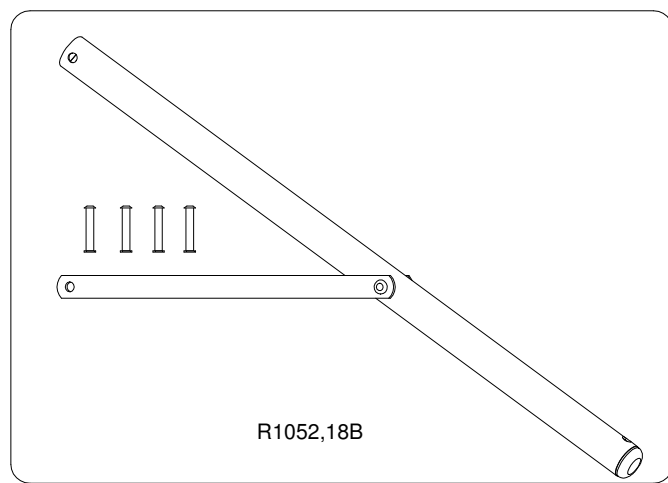

2016-01-21

ART. 015

**Manfrotto**  
PROFESSIONAL LIGHTING SUPPORTS

**ART. 1052BAC**

For serial number  
from XXXXXX

R105270  
Tube kit

R1051,13

R1051,12

R1051,99  
Set of 3

R3,4939

R1051,01

R1051,40

R1051,02

R1052,18B

R1051,24  
Set of 3