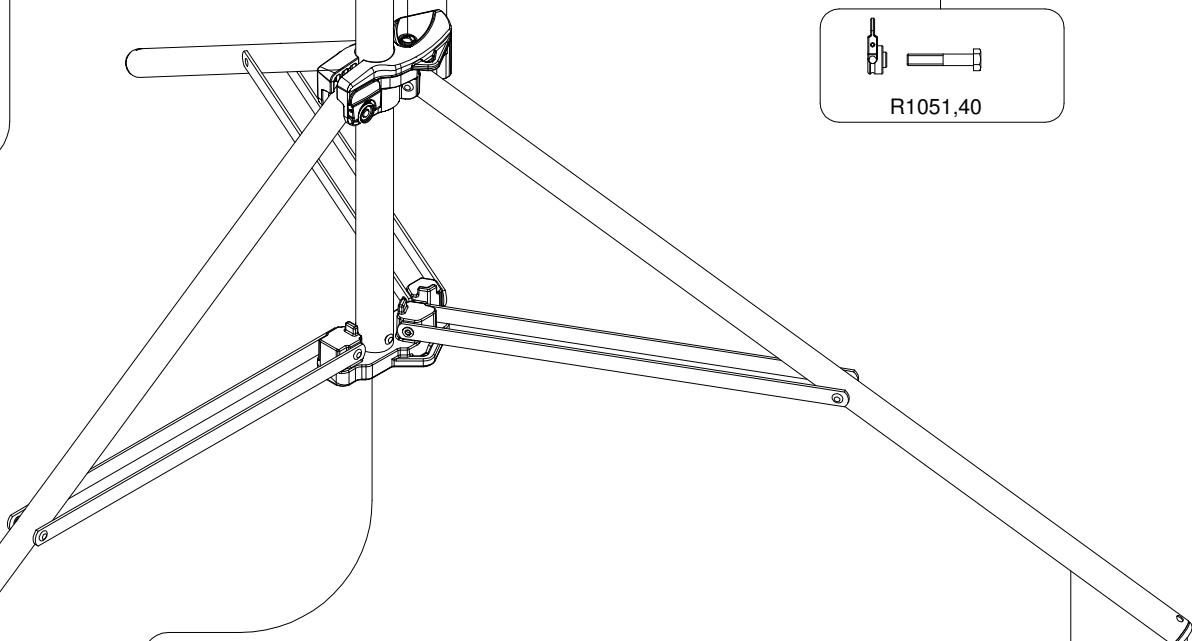

2016-01-21

ART. 015

**Manfrotto**  
PROFESSIONAL LIGHTING SUPPORTS

**ART. 1052BAC**

For serial number  
from XXXXXX

R105270  
Tube kit

R1051,13

R1051,12

R1051,99  
Set of 3

R3,4939

R1051,01

R1051,40

R1051,02

R1052,18B

R1051,24  
Set of 3