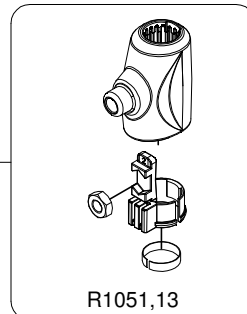

2016-01-21

ART. 015

**Manfrotto**  
PROFESSIONAL LIGHTING SUPPORTS

**ART. 1052BAC**

For serial number  
from XXXXXX

R105270  
Tube kit

R1051,13

R1051,12