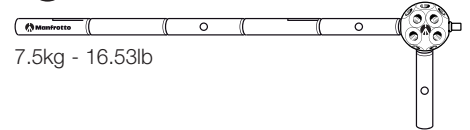

max payload

Endless support lighting connections.