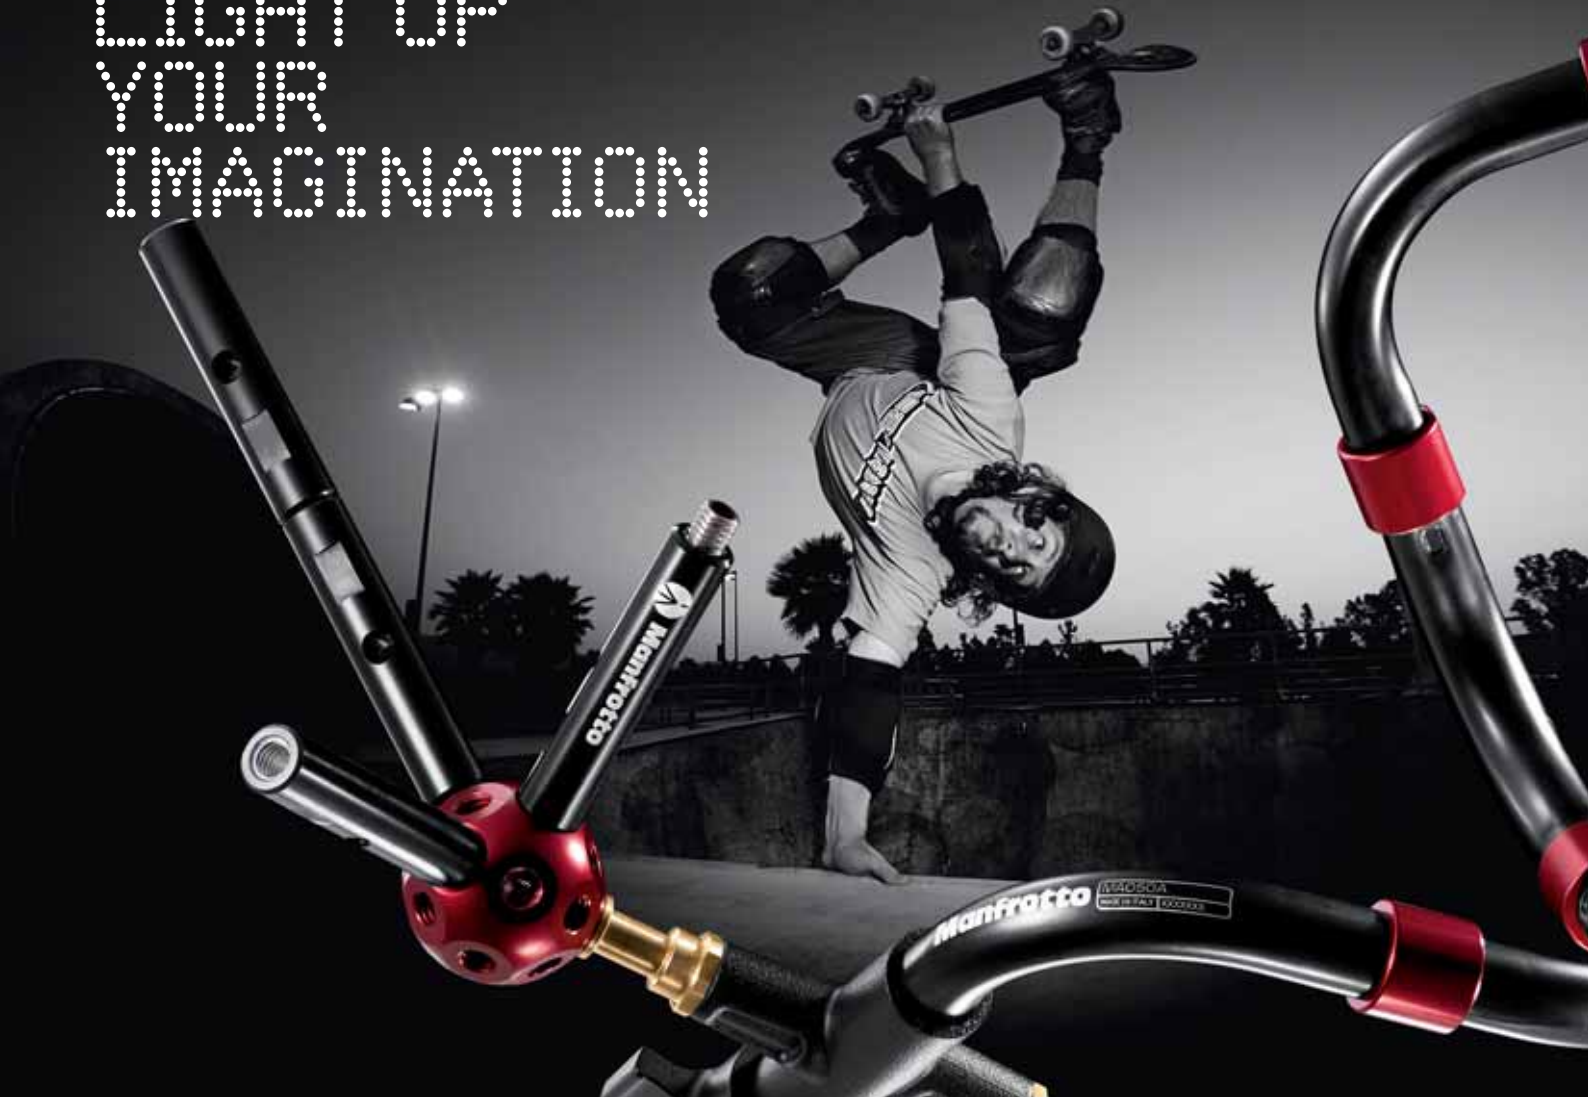

LIGHT UP
YOUR
IMAGINATION

Manfrotto
Imagine More

Snake Arm

Snake Arm is a compact and versatile solution for mounting lights, cameras and accessories. Simplify your mounting equipment and travel as light as possible without compromising grip power.

**Maximum adjustability and payload,
minimum weight.**

DADO

Dado is the universal junction that connects every kind of device from monitors to cameras, and from lights to supports. Create your own professional set up in the most intuitive way

**The universal junction that empowers
your creativity.**

SNAKE ARM

The snake arm is designed to hold a light fixture or camera in place, in a variety of situations. It will delight pro photographers, amateurs and videographers thanks to its flexibility, lightness and compactness.

SNAKE ARM MA050A

- Max length: 55cm - 21.65in
- Max payload: 4kg - 8.82lb
- 2 spigots on one end: 3/8 male and 5/8 male
- 1 spigot on the other end: 16mm - 5/8
- Frictionable locking system
- Teflon wiring for internal cable so to avoid the cable itself to twisting
- Weight: 0.7kg - 1.54lb