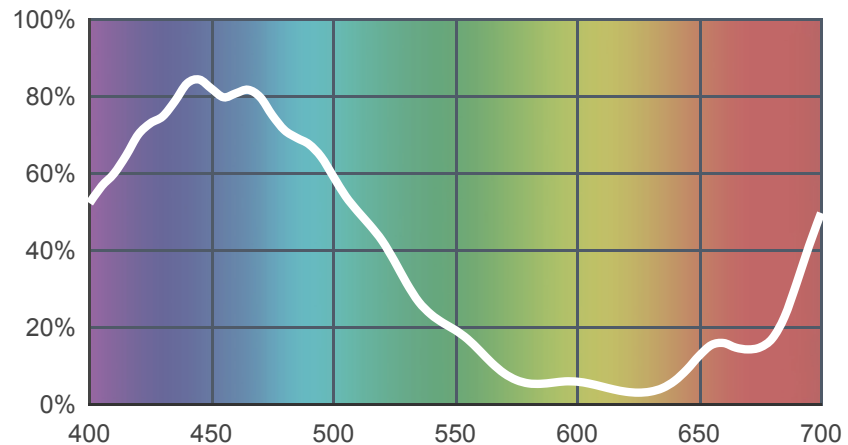

# 165 Daylight Blue

[View on leefilters.com](#) / [Find a Dealer](#)

Great for moonlight effect.

	Source C 6774K	Tungsten 3200K
Transmission Y	20%	17.3%
x	0.159	0.211
y	0.158	0.273
Absorption	0.7	0.76

Light transmitted (Y%)  
for each colour  
wavelength (nm)

## Rolls:

- **1" Core** 7.62m x 1.22m (25' x 48")
- **2" Core** 7.62m x 1.22m (25' x 48")
- **Quick Roll** Length 7.62m (25') x any width between 2.5cm - 1.17m (1" x 48")

## Sheets:

- **Full Sheet** 1.22m x 0.53m (48" x 21")  
USA: Full Sheets by special order only.
- **Half Sheet** 0.61m x 0.53m (24" x 21")